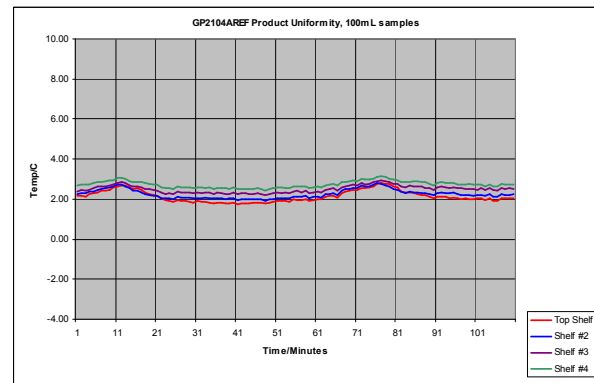

Typical performance, product uniformity