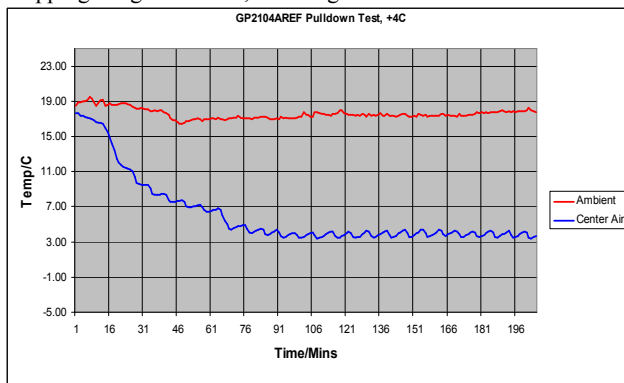

Specifications

Temperature Range Refrigerator +1° to +10° C (34° to 50° F)
Average temperature uniformity better than +/-0.75C in product
Dimensions Exterior 33" W(83.82 cm) x 28.5" D(72.39 cm) x 66" H(167.64 cm)
Interior 27.6" W(70.1 cm) x 22.8" D(57.91 cm) x 56.8" H(144.27 cm)

Capacity 20 cu. ft., 492.1 liters
Net weight 172 lbs., 78.02 kg
Shipping weight 206 lbs., 93.44 kg

Typical performance ambient pull-down