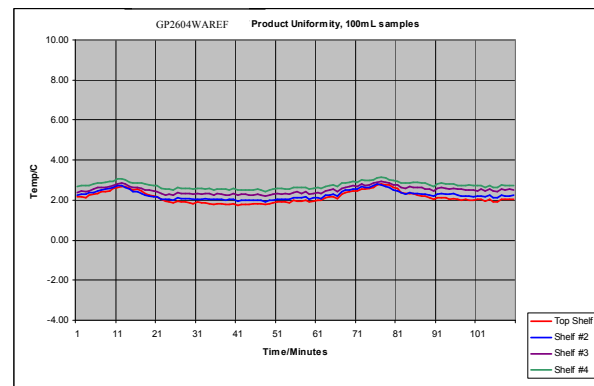

Typical performance, product uniformity