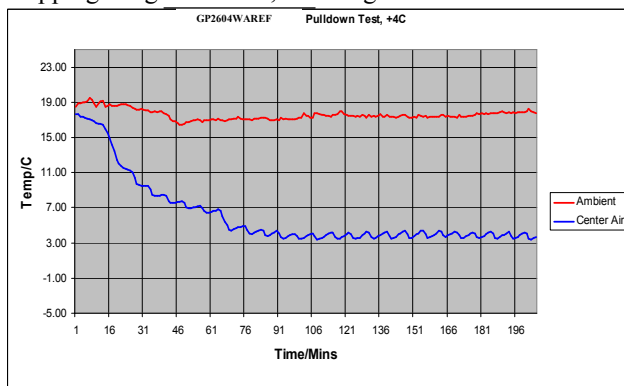

Specifications

Temperature Range Refrigerator +1° to +10° C (34° to 50° F)
Average temperature uniformity better than +/-0.75C in product

Dimensions Exterior 36" W(91.44 cm) x 33" D(83.82 cm) x 68" H(172.72 cm)
Interior 30" W(76.2 cm) x 27" D(68.58 cm) x 59" H(149.86 cm)

Capacity 25.7 cu. ft., 632.3 liters
Net weight 220 lbs., 99.8 kg
Shipping weight 260 lbs., 117.9 kg

Typical performance ambient pull-down