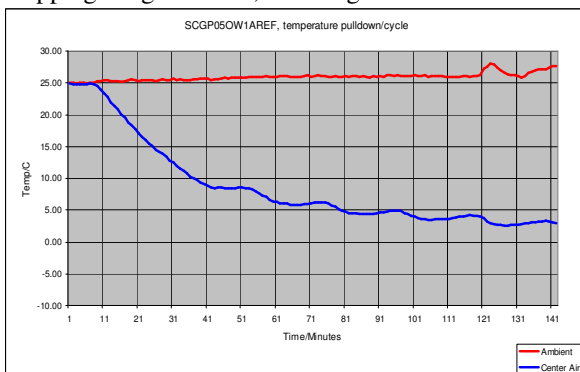

Typical performance ambient pull-down