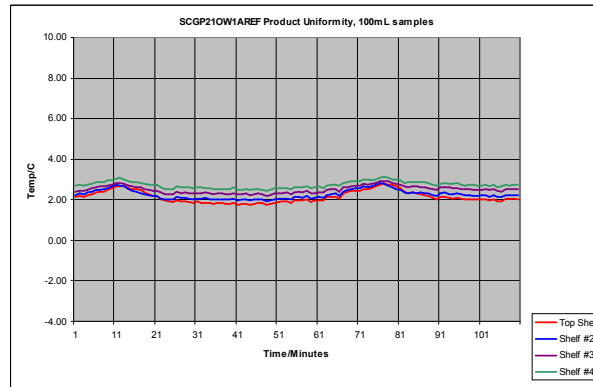

Sci-Cool, Inc.

Model SCGP21OW1AREF

All Refrigerator

Sci-Cool's space-saving upright refrigerator model is ideal for placement beside the work bench, requiring only 6.4 sq. ft. of floor space. This model carries a commercial rating for general laboratory use and comes standard with an automatic defrost system that defrosts the cabinet every twelve hours. This product utilizes proven technology used in the household appliance industry, but is manufactured to endure the rigors of commercial laboratory use and carries a warranty for this application. For performance assurance, each unit is completely tested and shipped with its unique pull down performance graph. The exterior is constructed of heavy gauge steel with a baked-on white epoxy coating for long lasting durability and scratch resistance. The interior is white molded ABS with no seams for easy cleaning and decontamination. The interior environment is protected by CFC-free, high density foamed-in-place urethane insulation. Additional standard features include four fixed epoxy coated shelves, two removable wire baskets for large item storage and six shelves on the door, an interior light, adjustable temperature control, internal floor drain and adjustable leveling legs.

Specifications

- Temperature Range Refrigerator -6° to +8° C (21° to 46° F)
Average temperature uniformity better than +/-0.75 in product @ +4° C
- Dimensions Exterior 33" W(83.82 cm) x 28.5" D(72.39 cm) x 66" H(167.64 cm)
Interior 27.6" W(70.1 cm) x 22.8" D(57.91 cm) x 56.8" H(144.27 cm)
- Capacity 20 cu. ft., 492.1 liters
- Electrical 115VAC, 60 Hz, 1-phase, 4 amps
- Net weight 172 lbs., 78.02 kg
- Shipping weight 206 lbs., 93.44 kg

Typical performance ambient pull-down

Typical performance, product uniformity