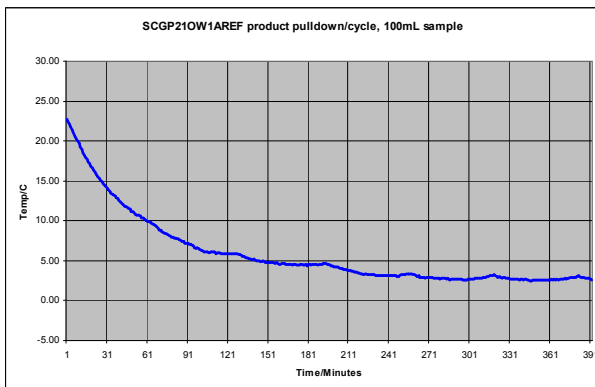

Sci-Cool, Inc.

Model SCGP21OW1AREF

All Refrigerator

Sci-Cool's space-saving upright refrigerator model is ideal for placement beside the work bench, requiring only 6.4 sq. ft. of floor space. This model carries a commercial rating for general laboratory use and comes standard with an automatic defrost system that defrosts the cabinet every twelve hours. This product utilizes proven technology used in the household appliance industry, but is manufactured to endure the rigors of commercial laboratory use and carries a warranty for this application. For performance assurance, each unit is completely tested and shipped with its unique pull down performance graph. The exterior is constructed of heavy gauge steel with a baked-on white epoxy coating for long lasting durability and scratch resistance. The interior is white molded ABS with no seams for easy cleaning and decontamination. The interior environment is protected by CFC-free, high density foamed-in-place urethane insulation. Additional standard features include four fixed epoxy coated shelves, two removable wire baskets for large item storage and six shelves on the door, an interior light, adjustable temperature control, internal floor drain and adjustable leveling legs.

Specifications

- Temperature Range Refrigerator -6° to +8° C (21° to 46° F)
Average temperature uniformity better than +/-0.75 in product @ +4° C
- Dimensions Exterior 33" W(83.82 cm) x 28.5" D(72.39 cm) x 66" H(167.64 cm)
Interior 27.6" W(70.1 cm) x 22.8" D(57.91 cm) x 56.8" H(144.27 cm)
- Capacity 20 cu. ft., 492.1 liters
- Electrical 115VAC, 60 Hz, 1-phase, 4 amps
- Net weight 172 lbs., 78.02 kg
- Shipping weight 206 lbs., 93.44 kg

Typical performance ambient pull-down

Typical performance, product uniformity